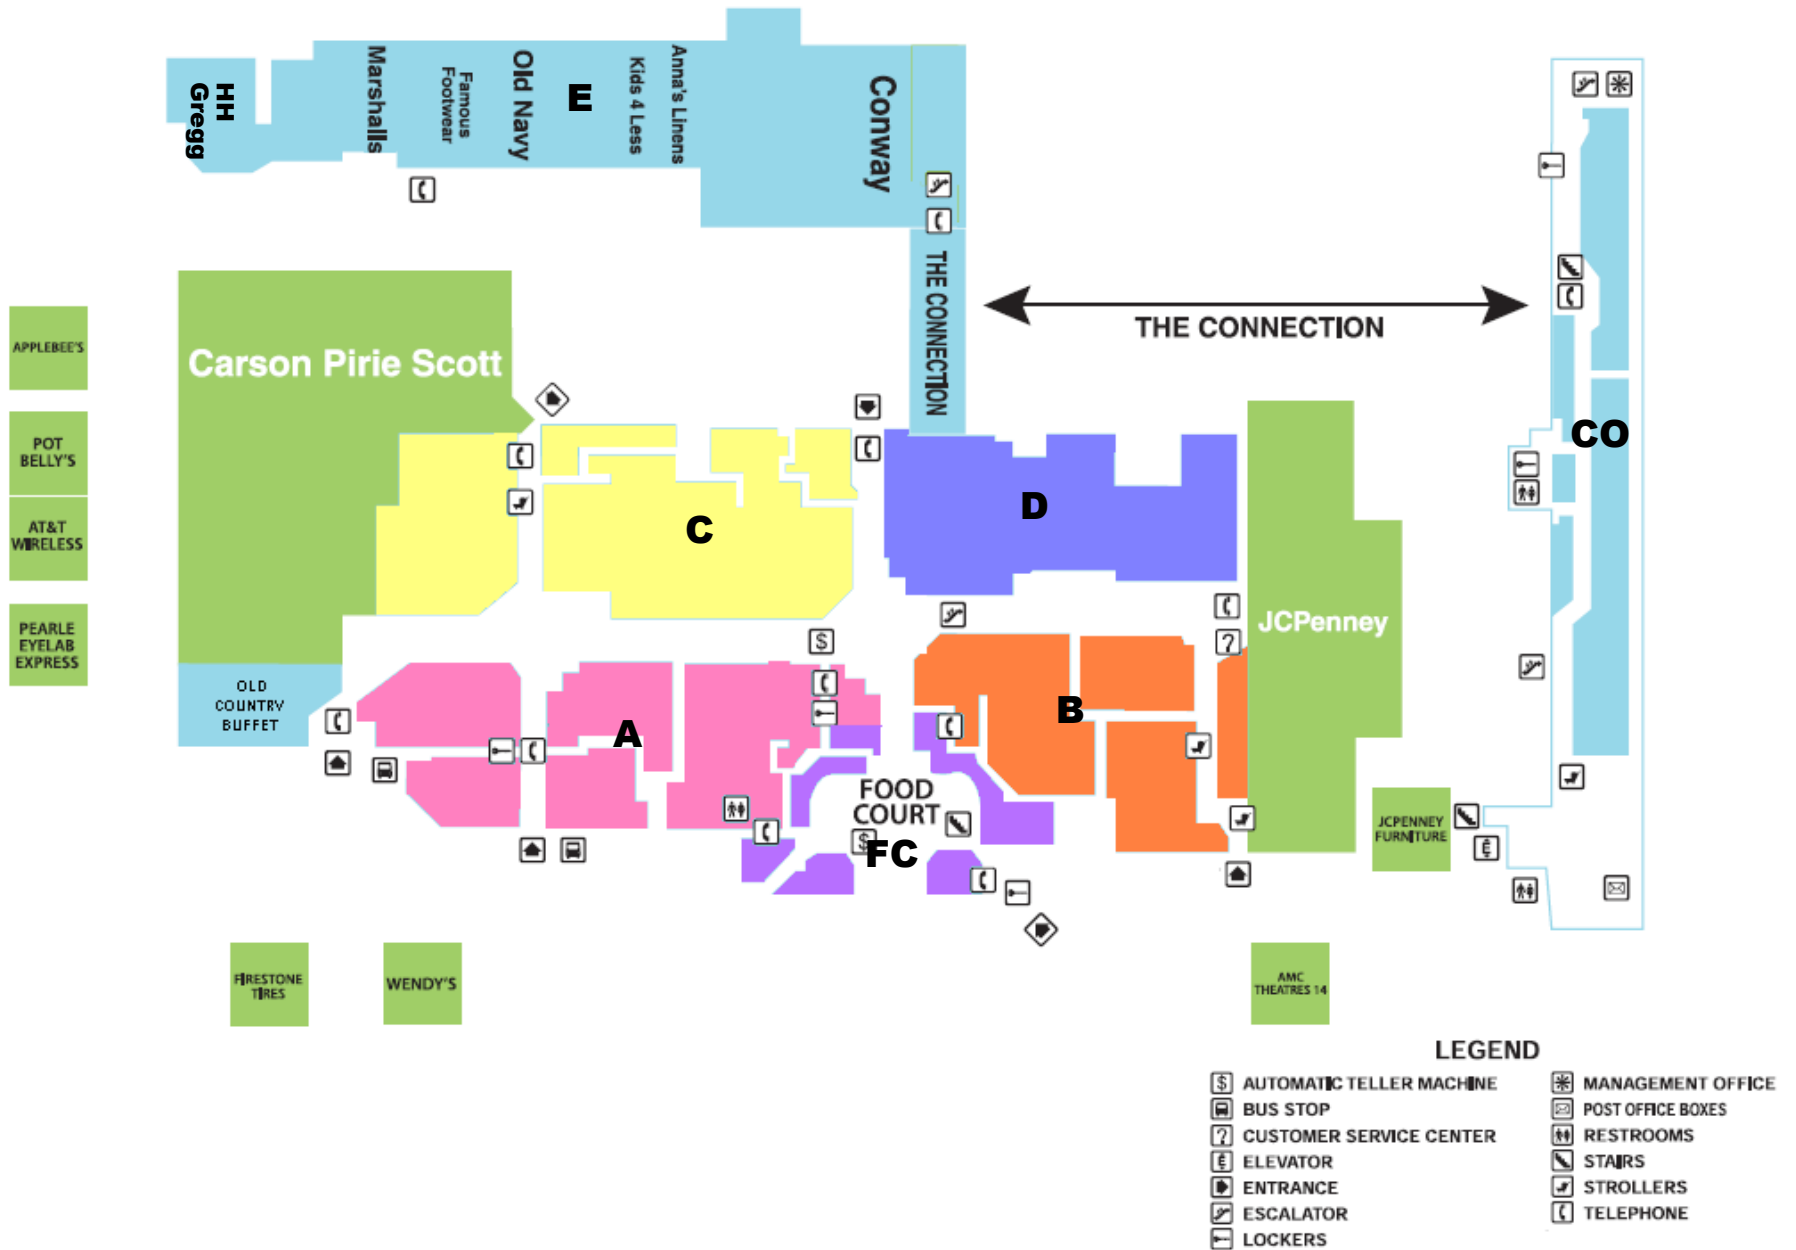

7601 S. Cicero Ave | Chicago, IL 85051 | 773-767-6400
 Mon-Fri: 10am-9pm | Sat: 10am-7pm | Sun: 11am-6pm
 Restaurant & Department Store hours may vary.

- APPLEBEE'S
- POT BELLY'S
- AT&T WIRELESS
- PEARLE EYELAB EXPRESS

FIRESTONE TIRES

WENDY'S

AMC THEATRES 14